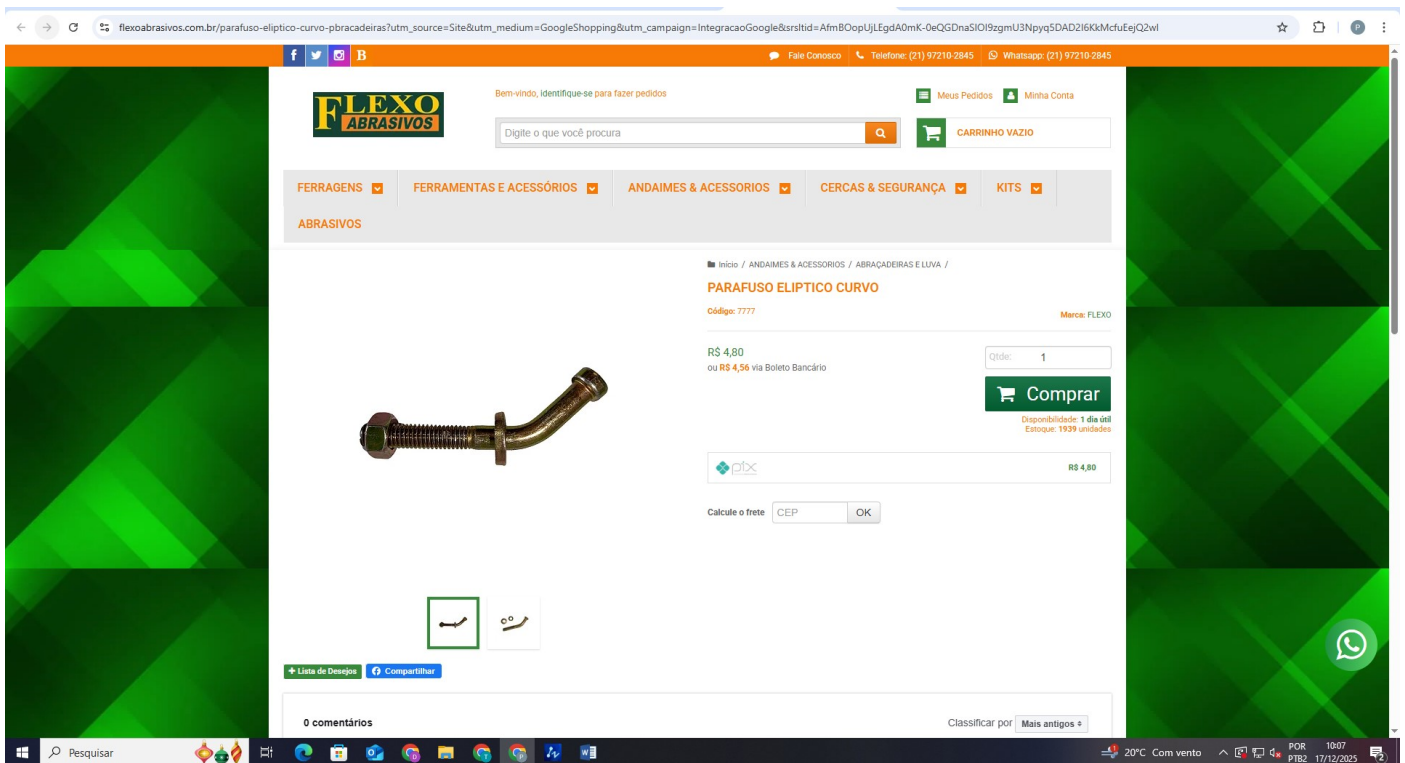

Link: <https://www.flexoabrasivos.com.br/parafuso-eliptico-curvo-pbracadeiras?utm_source=Site&utm_medium=GoogleShopping&utm_campaign=IntegracaoGoogle&srsrtid=AfmBOopUjLEgdA0mK-0eQGdNaSIOI9zgmU3Npyq5DAD2I6KkMcfuEejQ2wI> – 17/12/2025